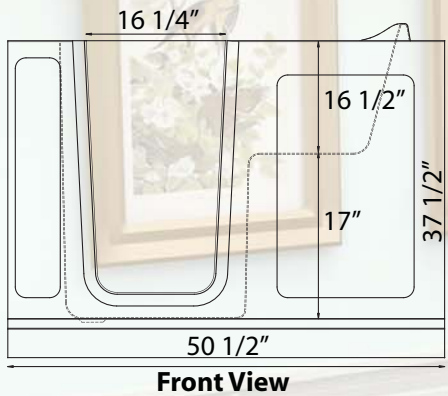

SAFETY TUBS®

SAFETY