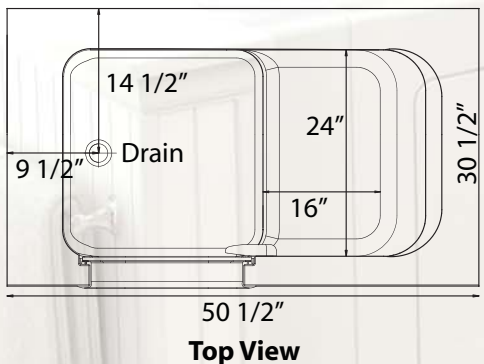

SAFETY TUBS®

ST5130

INDEPENDENCE. SAFETY. COMFORT. CONVENIENCE.

THE WORLD'S BEST MIDSIZE *walk-in tub*

Model: ST5130

Acrylic Safety Tub®

Size: 51" long x 30" wide x 37" high

Operating Capacity: 60 gallons

Notes

- Also available as soaking tub

Other Options

- Minute Drain™ fast water removal system
- In-line heater for jet and dual systems
- Chromatherapy - multicolored bath lights
- Aromatherapy
- Air-filled neck pillow (included with dual massage)
- Premium faucet with personal shower
- Anti-scalding valve
- Left hand or right hand door